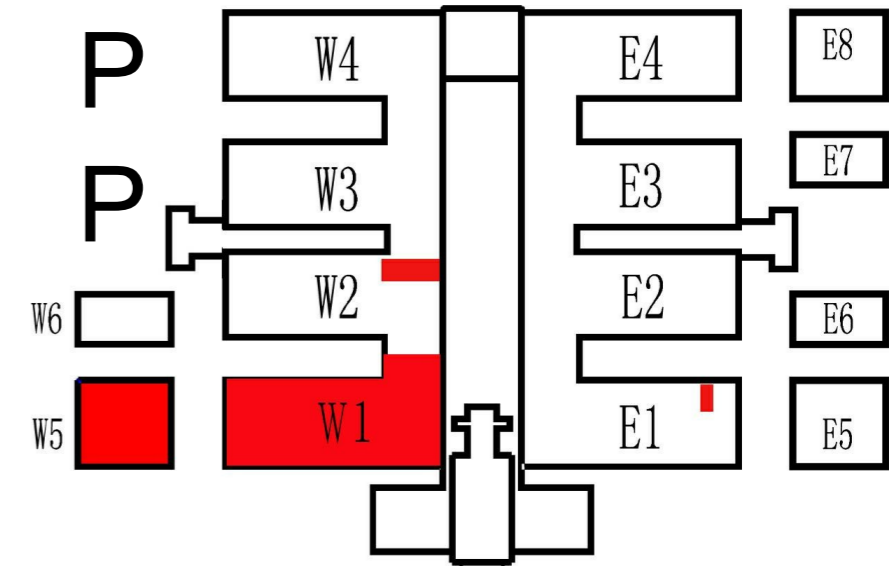

CIMT 2019

Hall W5 - German Group / Pavilion

W5

Switzerland

Design, drawings and content of plans and descriptions are property of IMAG. The use is prohibited by law without written permission of IMAG.		
EVENT	SCALE	FORMAT
CIMT 2019	Wie angezeigt	A3
CLIENT	PROJECT	
IMAG	3200819	
	CREATE ON DATE	
	180921	
	PLAN	
	01	
	LAST UPDATE	
	13.02.2019	wb
DESIGN	IMAG GmbH Am Messessee 2 81829 München info@imag.de www.imag.de	
	 fairs around the world	